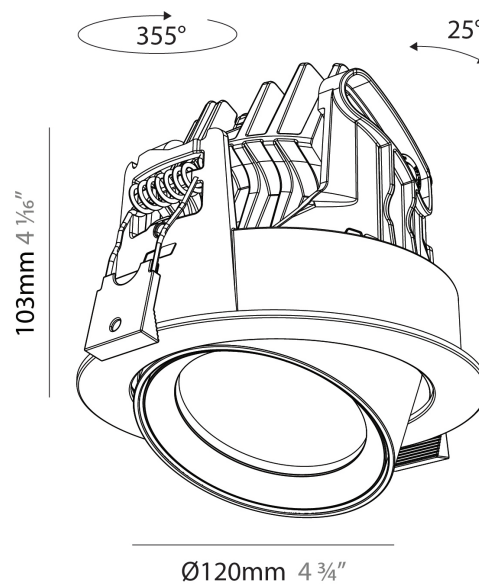

GENERAL

Series: Centriq
Subseries: Centriq Round Adjustable
Brand: Prolicht
Division: Architectural
Mounting Type: Recessed
Mounting Location: Ceiling
Subcategory: Spots

PHYSICAL

Shape: Cylinder
Diameter (mm): 120
Diameter (in): 4 3/4
Height (mm): 105
Height (in): 4 1/8
Min. Recessing Depth (mm): 120
Min. Recessing Depth (in): 4 3/4
Light Distribution: Adjustable / Direct
Weight (kg): 0.651
Diffuser: Lens Pack - No Lens / Opal / Linear Spread Lens / Honeycomb / Spread Lens
Fixture Finish: SSR / BKV / CWI / CRY / HAB / UFT / ITA / RUA / FTG / MYG / LOD / PUS / FRO / FUP / KIA / POP / BLS / SPG / MEY / GOH / GUM / CHC / COM / ABZ / JAG / OBR / MOS / ROR
Fixture Material: Aluminum
Cut-out Measurements: Dia. 112mm / 4 7/16"

ELECTRICAL

Lamp Type: LED (Zhaga Standard)
Input Wattage (W): 34
Total Output Wattage (W): 30.9
Dimming: Tri-Mode (Non-Dimming and Phase Dimming (120Vac only) and 0-10V Dimming)
Driver Included: Yes
Driver Location: Recessed Housing
Driver Type: Constant Current - Universal
Driver Class: Class 2
Input Voltage (V): 120 - 277
Constant Current (MA): 900

LED

Color Temperature (*K): 2700 / 3000 / 3500 / 4000
Max. Delivered Lumen (lm): 3148 / 3355 / 3406 / 3524
Nominal Lumen (lm): 3921 / 4177 / 4242 / 4389
CRI: >90 CRI
Lamp Life (hrs): 50000

OPTICAL

Reflector°: 24 / 36 / 54
Adjustability: Rotational 350° / Tilt 25°

RATINGS AND CERTIFICATIONS

Certified By: Certified for North American Standards
IP rating: IP20